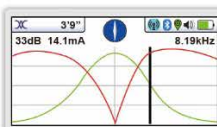

vLoc3 Pro Utility Locator Kit

Classic and advanced visualisation screens

Classic Screen - as in previous vLoc locators, with the addition of three color-coded distortion levels

Vector Locate - shows orientation, line position, and distance relative to the locator in 3D

Transverse Plot Screen - is used to display the peak and null to compare distortion shape

Sonde Screen - arrow guidance showing direction to the sonde and depth of cover

Plan View Screen - displays the theoretical line in 2D from above ground in omnidirectional mode