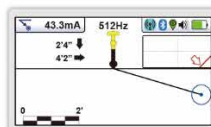

With two sets of screened 3D antennas signal distortion is easily detected and displayed on the bright full color display. Along with classic locate screens the vLoc3 series locators offer new locate perspective screens of Vector Locate for fully automatic non-walk over locating

vLoc3 Pro Utility Locator Kit

Classic and advanced visualisation screens

Classic Screen - as in previous vLoc locators, with the addition of three color-coded distortion levels

Vector Locate - shows orientation, line position, and distance relative to the locator in 3D

Transverse Plot Screen - is used to display the peak and null to compare distortion shape

Sonde Screen - arrow guidance showing direction to the sonde and depth of cover

Plan View Screen - displays the theoretical line in 2D from above ground in omnidirectional mode