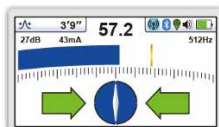

Classic and advanced visualisation screens

Classic Screen - as in previous vLoc locators, with the addition of three color-coded distortion levels