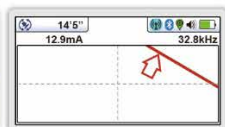

vLoc3 Pro Utility Locator Kit

Classic and advanced visualisation screens

Classic Screen - as in previous vLoc locators, with the addition of three color-coded distortion levels

Vector Locate - shows orientation, line position, and distance relative to the locator in 3D

Transverse Plot Screen - is used to display the peak and null to compare distortion shape

Sonde Screen - arrow guidance showing direction to the sonde and depth of cover

Plan View Screen - displays the theoretical line in 2D from above ground in omnidirectional mode